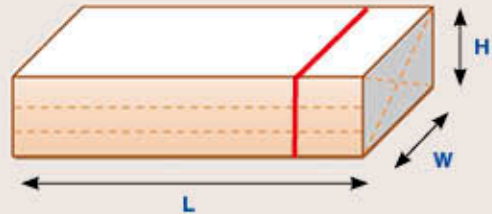

SEMI AUTOMATIC CARTON BOX OVER-WRAPPING MACHINE

An ideal & versatile over wrapping machine used for over wrapping small & Medium size Boxes.

By the help of Servo Motor, Touch Panel & PLC system, change-over between size to another is done very easy in a very short period.

AW-MINI used for over-wrapping boxes like: Perfume Boxes, Cosmetic Boxes, Tea Boxes, Tobacco Boxes, Medicine Boxes, Gum Boxes, Single Rectangular Soap Bars and similar products.

Teknik Özellikler | Technical Specifications

	Min (mm)	Max (mm)
Uzunluk - Length	50	250
Genişlik - Width	50	150
Yükseklik - Height	30	80
Kapasite - Capacity	5 - 20 ppm	
Güç - Power	1 KW, 1 Phase, 220 VAC	
Ağırlık - Weight	350 kg	
Outline Dimensions	150 x 85 x 110 cm	